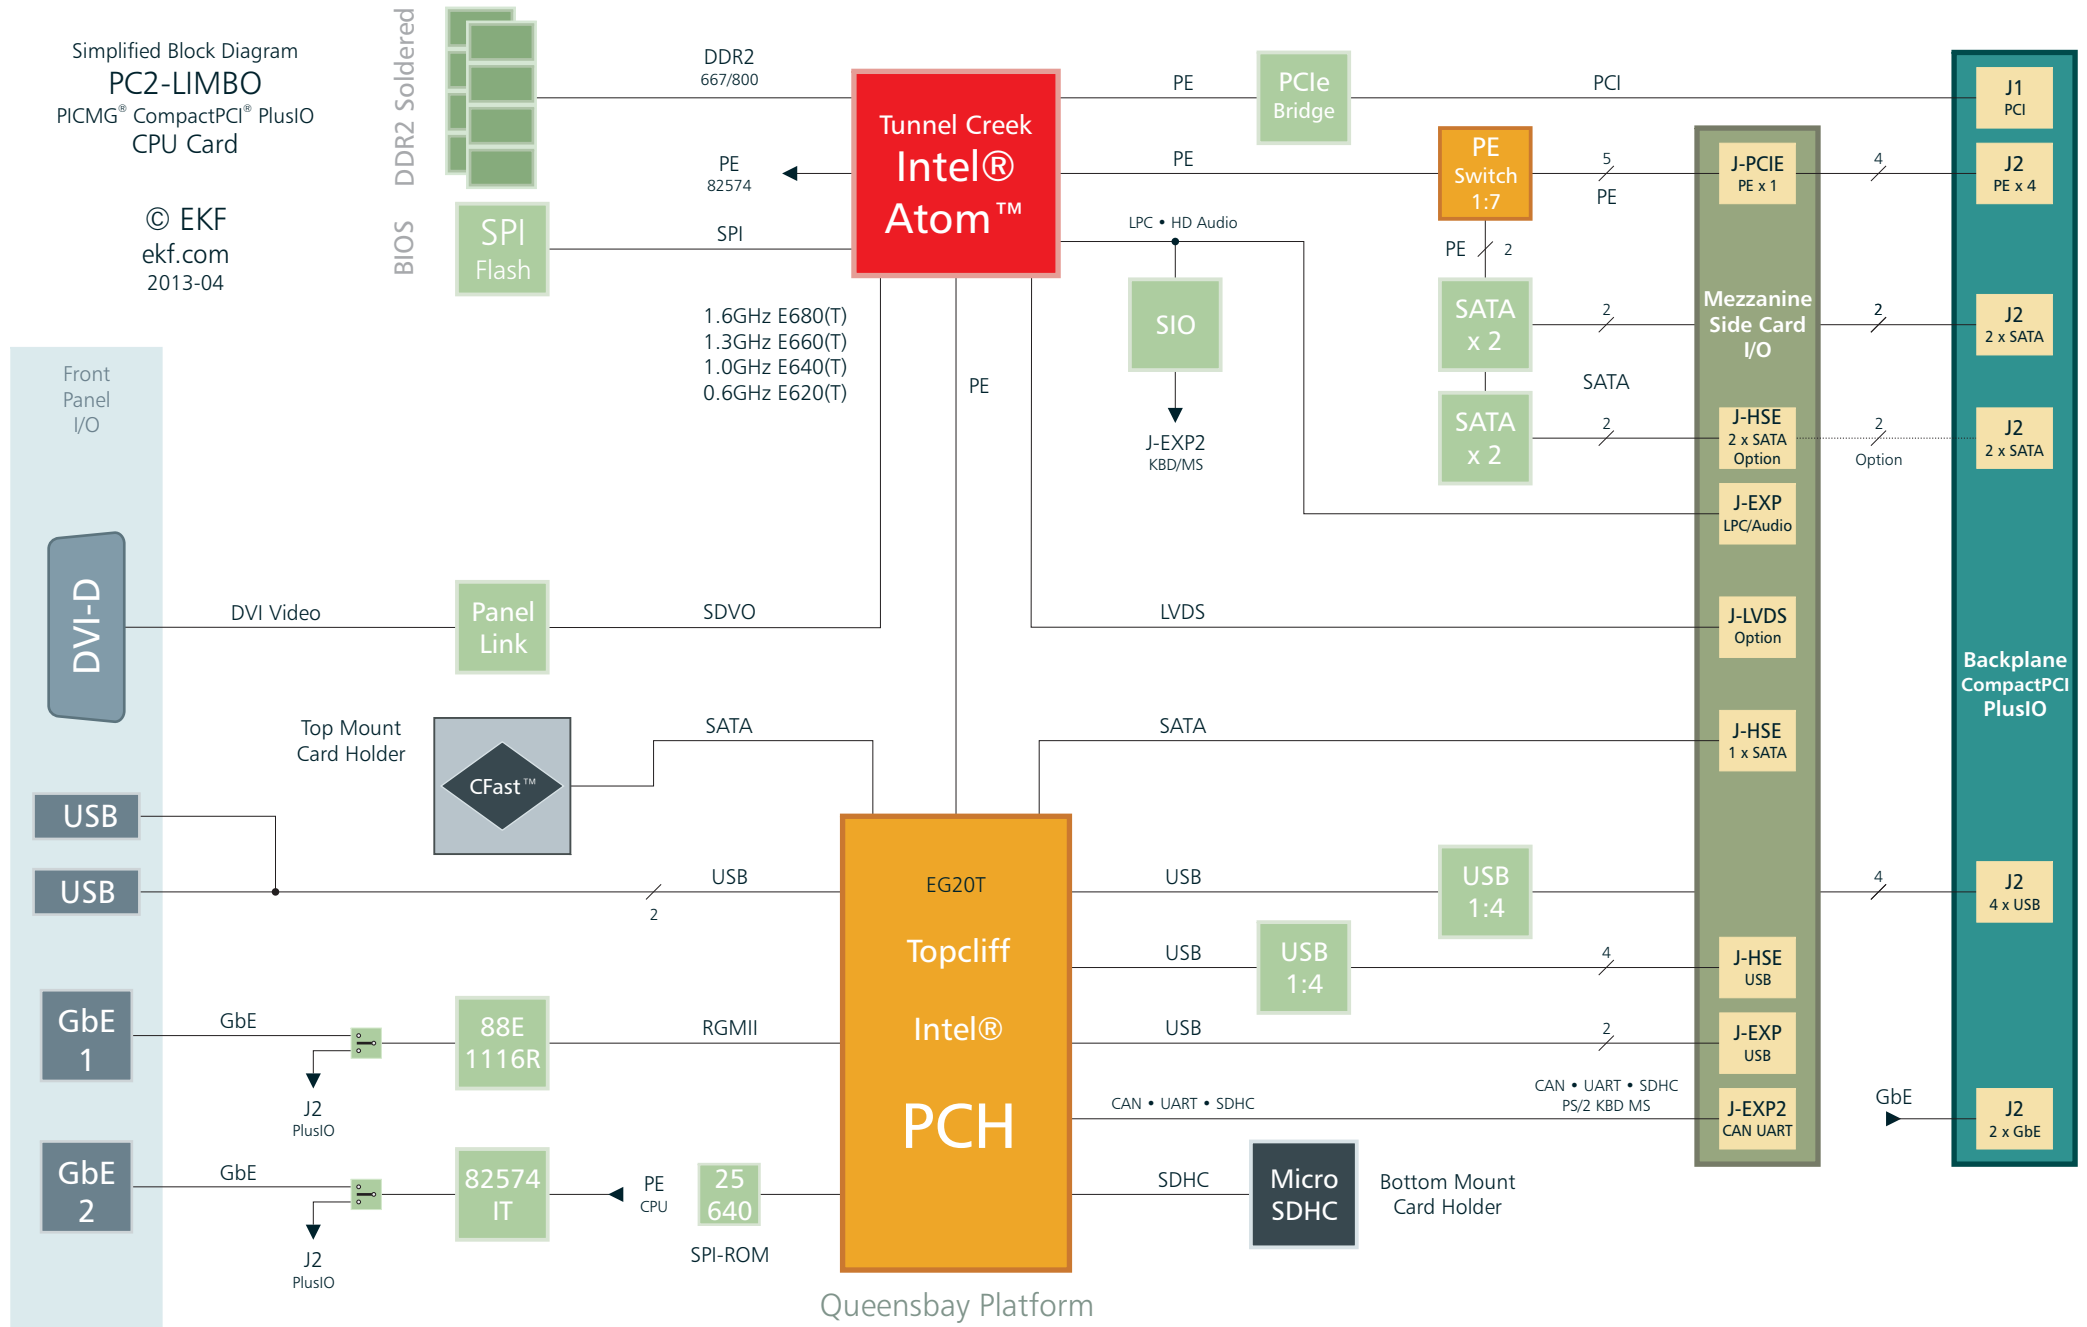

Simplified Block Diagram
PC2-LIMBO
 PICMG® CompactPCI® PlusIO
 CPU Card

© EKF
 ekf.com
 2013-04

Simplified Block Diagram
PC2-LIMBO
 PICMG® CompactPCI® PlusIO
 CPU Card

© EKF
 ekf.com
 2013-04