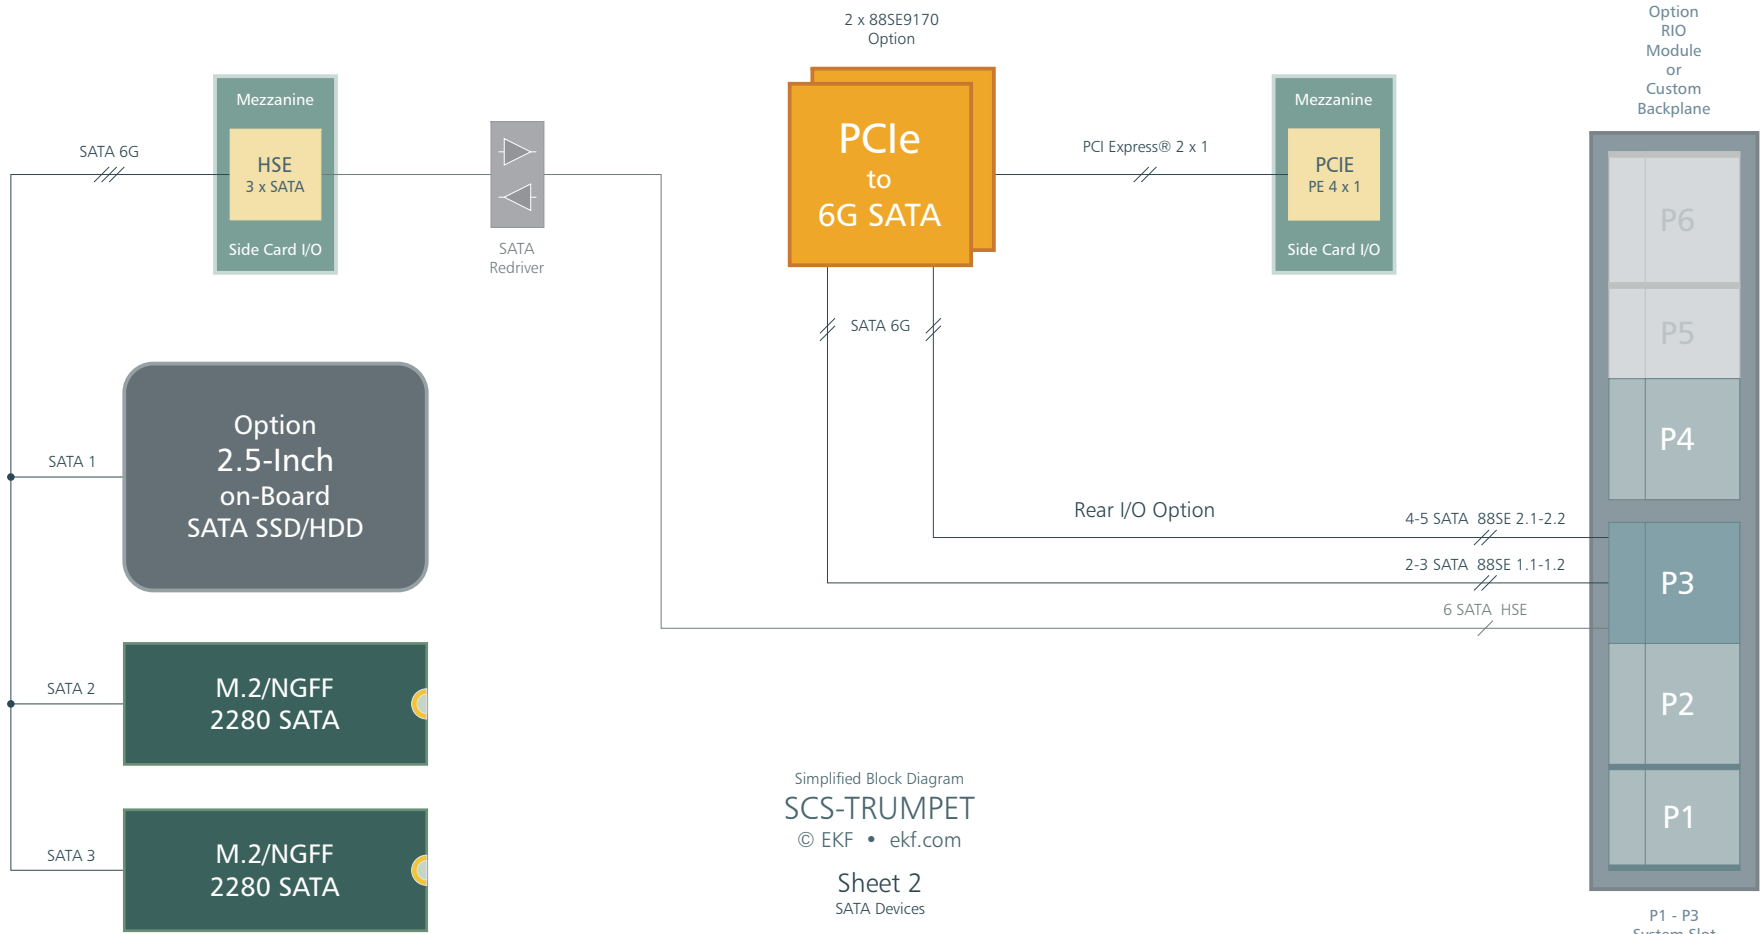

Simplified Block Diagram
SCS-TRUMPET
 © EKF • ekf.com

Simplified Block Diagram
SCS-TRUMPET
© EKF • ekf.com

Sheet 2
SATA Devices

P1 - P3
System Slot
Pin
Assignment

Simplified Block Diagram
SCS-TRUMPET
 © EKF • ekf.com

Sheet 3
 Legacy I/O