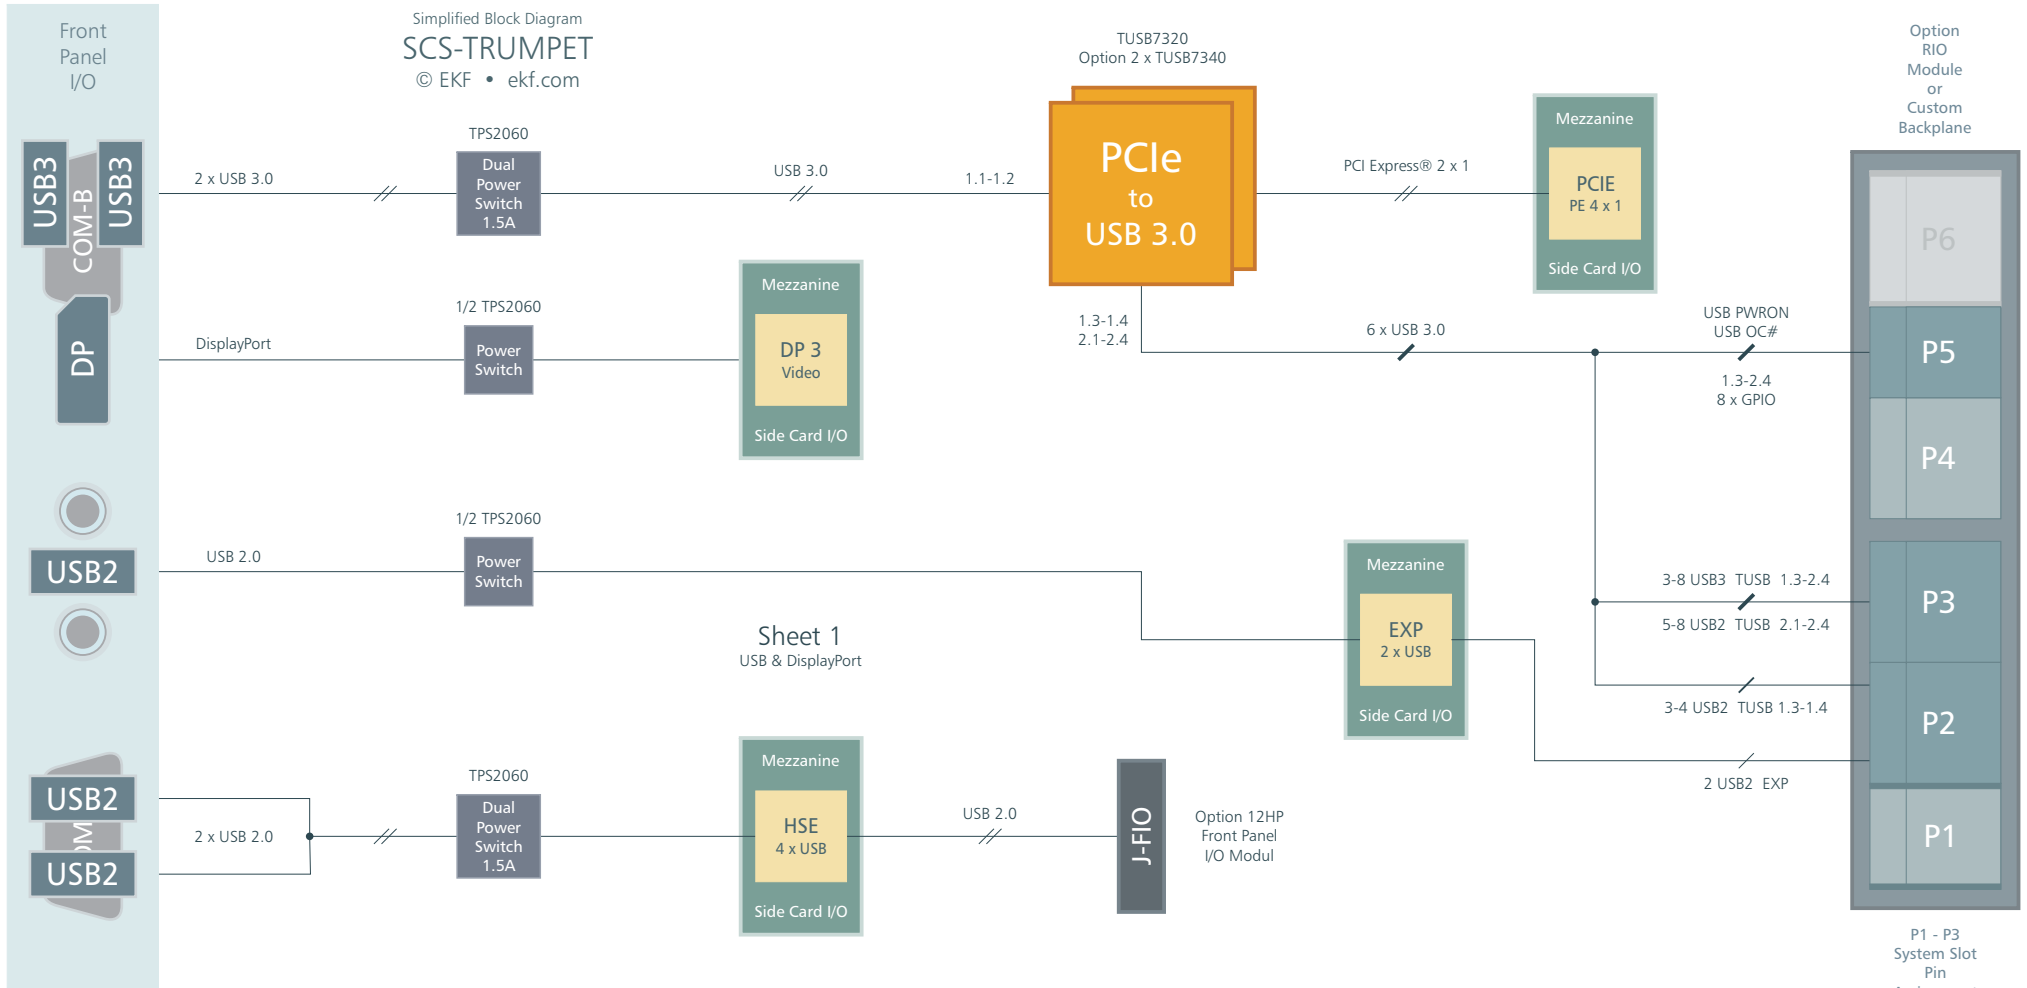

Simplified Block Diagram
SCS-TRUMPET
 © EKF • ekf.com

Simplified Block Diagram
SCS-TRUMPET
© EKF • ekf.com

Sheet 2
SATA Devices

P1 - P3
System Slot
Pin
Assignment

Simplified Block Diagram
SCS-TRUMPET
 © EKF • ekf.com

Sheet 3
 Legacy I/O